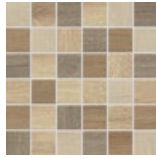

LIVING WITH NATURAL SURFACES AND COLOURS

The ARIZONA NATURE mosaic series is perfectly matched to trendy wood surfaces. The warm shades integrate harmoniously into nature-oriented bathrooms, while the cooler shades reflect a modern look and can also be combined with concrete-looking surfaces. Colour mixes of warm and cool tones can be used as a decoration and also set special accents on the wall.

The mosaics are equipped with the R10B surface and therefore provide slip resistance in the future-oriented multi-generation bathroom.

ARIZONA NATURE

Mosaik 5 x 5 cm ·  R10 B

Mosaics 5 x 5 cm ·  R10 B

ARI 0630 · ahorn · maple
matt | Holzoptik · matt | wood look

ARI 0635 · farbmix natur
matt | Holzoptik · matt | wood look

ARI 0640 · eiche · oak
matt | Holzoptik · matt | wood look

ARI 0650 · kirsche · cherry
matt | Holzoptik · matt | wood look

ARI 0660 · walnuss · walnut
matt | Holzoptik · matt | wood look